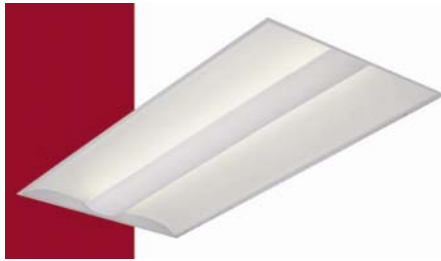

## SoftTrace

The new recessed Daybrite Softtrace will

fit into many architectural applications. It offers soft, even brightness across a subtle, architectural enclosure. Diffuse models are excellent high efficiency products that outperform current volumetric technology while reducing installation and maintenance costs and accommodating more applications. Perforated models bring a whole new category to the game – a product with the look of a basket luminaire, without the suspended basket to collect dirt/debris, and with significantly higher efficiency.

The Softtrace is available in 1x4, 2x2 and 2x4 sizes for grid, flange and z-spline ceilings utilizing T5, T5HO, T8 and Biax lamps.

luminous environments with optimal energy efficiency.

Only slightly bigger than a business card,

Suspended

Lamping Options	
T5HO	1, 2, 3
T5	1, 2, 3

Chopstick offers wide-spread lighting distribution and efficiencies up to 94.5%. Available in suspended and wall mount versions, Chopstick allows designers to achieve a consistently clean and simple look throughout the space. The high efficiency optical system provides direct/indirect distribution. The lower optics consist of flat acrylic panels with a layer of MesoOptics film while the upper optics consist of high performance Miro IV reflectors providing a wide spread batwing distribution.

## AL-29-TRIO

The potential now exists for a wider range of in-ground lighting creativity. Trio's three independent optical assemblies are filed

adjustable up to 25 deg tilt and 360 deg horizontal rotation, with AIM-HOT capability. Fluorescent in Single or twin T5HO & 3/42TTT; Metal Halide up to 70watt; and LED (including RGB) available.