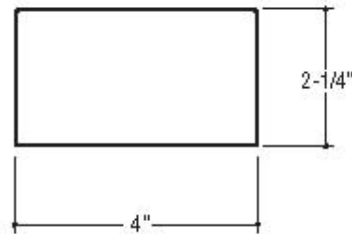

The Softtrace is available in 1x4, 2x2 and 2x4 sizes for grid, flange and z-spline ceilings utilizing T5, T5HO, T8 and Biax lamps.

luminous environments with optimal energy efficiency.

Only slightly bigger than a business card,